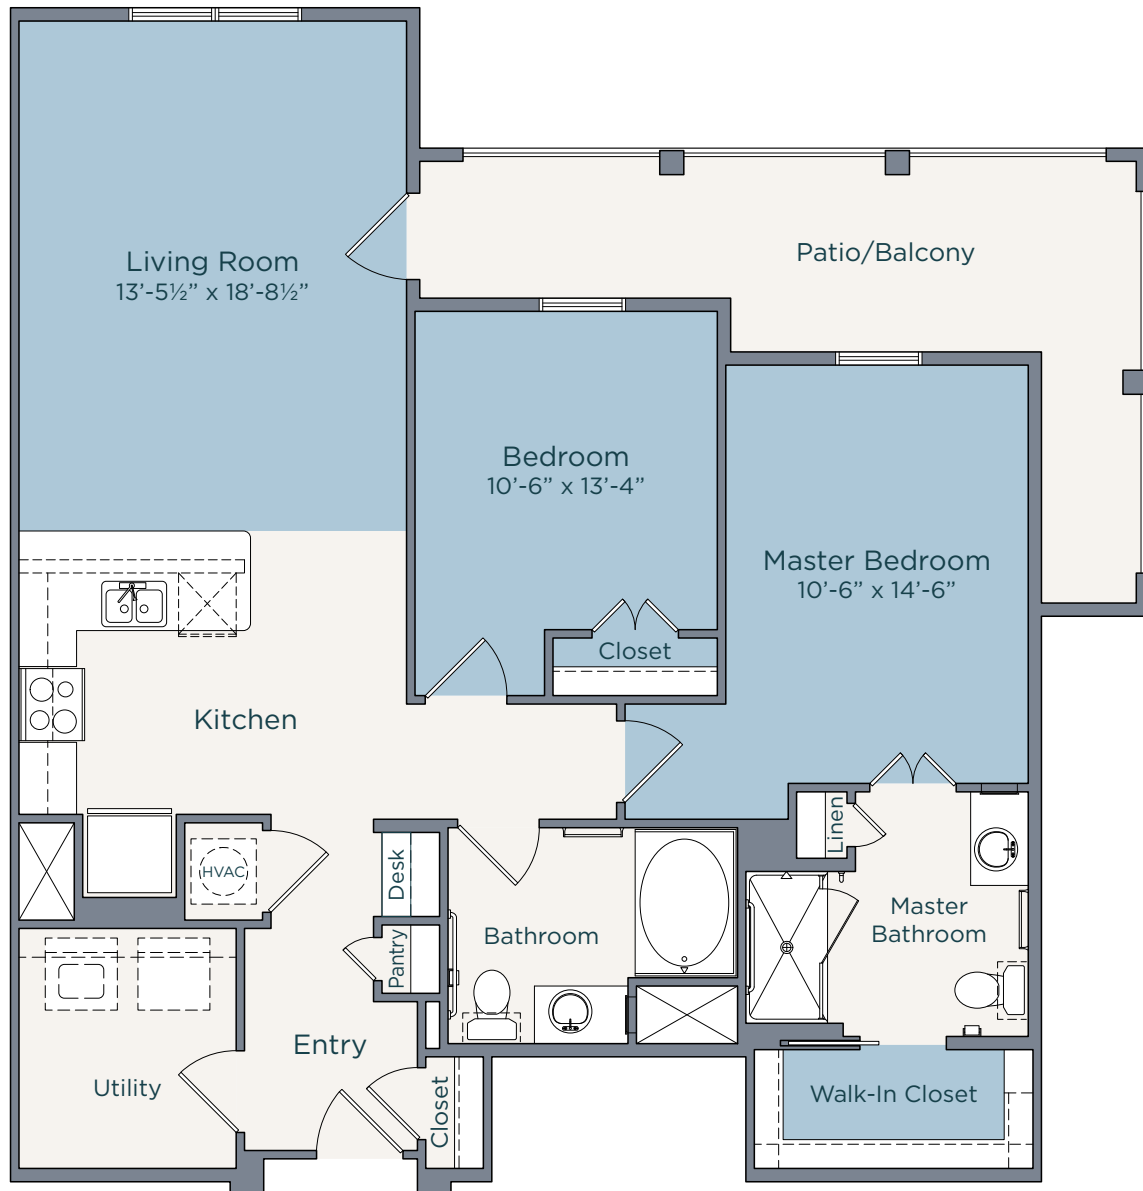

THE VINCENT

by Abby Senior Living

INDEPENDENT LIVING APARTMENTS

B1

Two Bedroom, Two Bath
1,170 Sq. Ft.