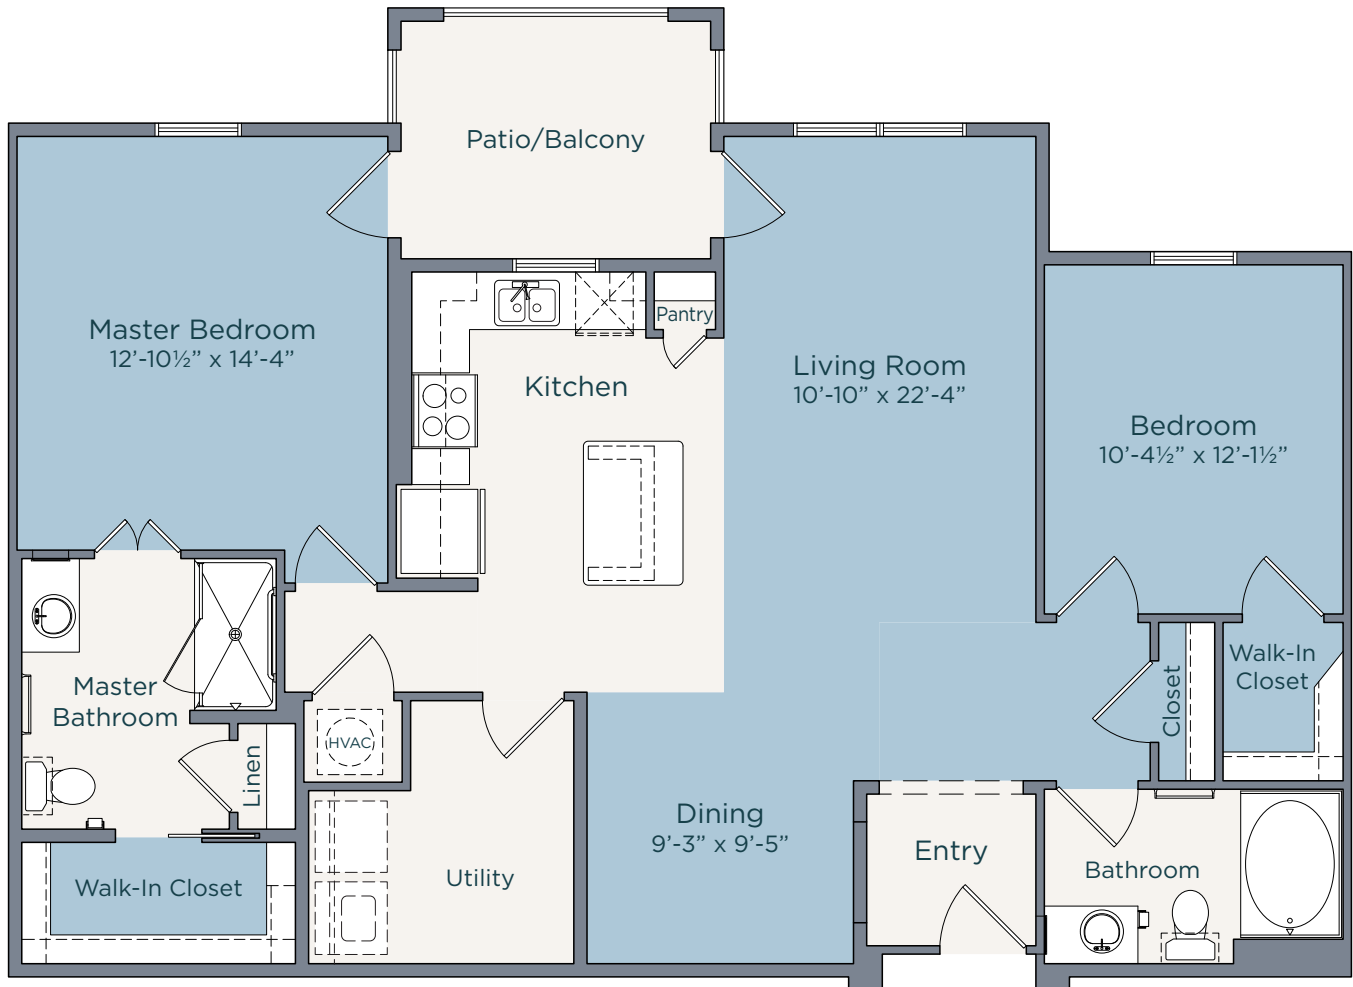

THE VINCENT

by Abby Senior Living

INDEPENDENT LIVING APARTMENTS

B2

Two Bedroom, Two Bath
1,275 Sq. Ft.